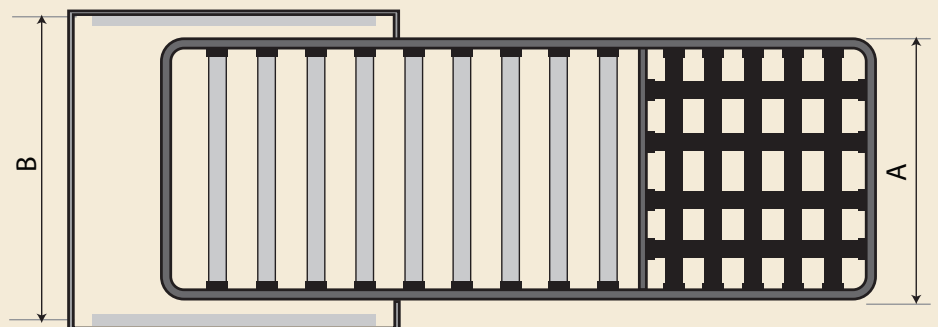

# SEDAFLEX 12M

Sedaflex 12M with grid & straps, shown in version with frame: a set of 2 tubes in between the side plates and pair of front panel fixation brackets.

Headrest with lockable position.

Width		Mattress width
A	B	
160 cm	172,5 cm	153 cm
150 cm	162,5 cm	143 cm
140 cm	152,5 cm	133 cm
120 cm	132,5 cm	113 cm
100 cm	112,5 cm	93 cm
80 cm	92,5 cm	73 cm