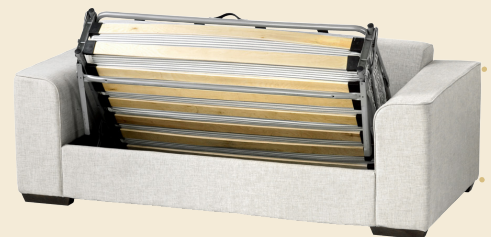

# SEDAFLEX 12M

**Mattress size**

- Length: 195 cm
- Width: 73/93/113/133/143/153 cm

**Product characteristics**

- 2 fold action offering the comfort of a bed in a sofa, thanks to the 12 cm thick mattress while keeping a modest seat height
- Action has an integrated headrest, which is automatically closed upon folding the action. This prevents the headrest from getting damaged.

# SEDAFLEX 12M

Sedaflex 12M with grid & straps, shown in version with frame: a set of 2 tubes in between the side plates and pair of front panel fixation brackets.

Headrest with lockable position.

Width		Mattress width
A	B	
160 cm	172,5 cm	153 cm
150 cm	162,5 cm	143 cm
140 cm	152,5 cm	133 cm
120 cm	132,5 cm	113 cm
100 cm	112,5 cm	93 cm
80 cm	92,5 cm	73 cm