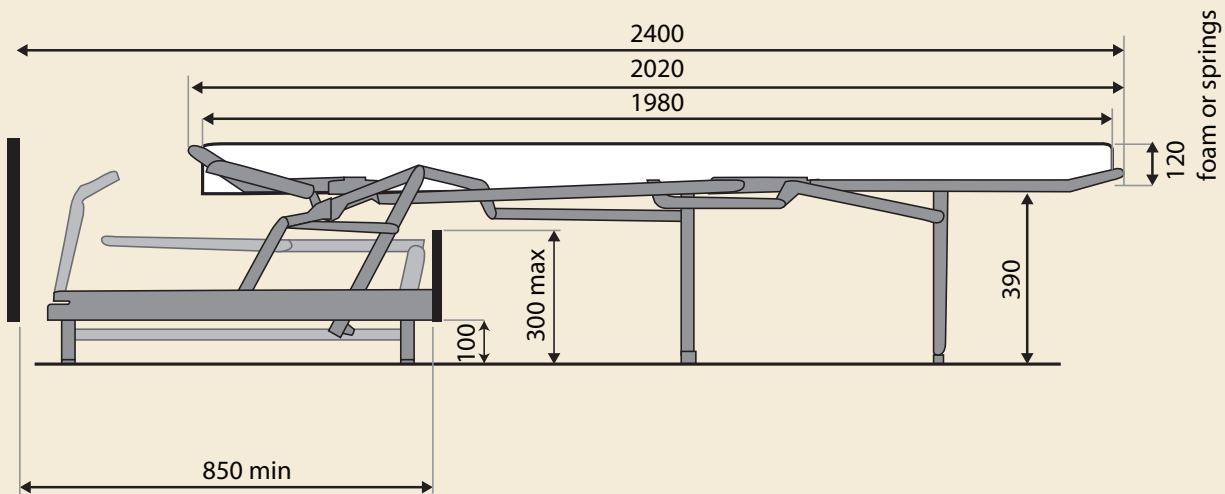

# SEDAFLEX 12M

**Mattress size**

- Length: 195 cm
- Width: 73/93/113/133/143/153 cm

**Product characteristics**

- 2 fold action offering the comfort of a bed in a sofa, thanks to the 12 cm thick mattress while keeping a modest seat height
- Action has an integrated headrest, which is automatically closed upon folding the action. This prevents the headrest from getting damaged.

# SEDAFLEX 12M

Sedaflex 12M with grid & straps, shown in version with frame: a set of 2 tubes in between the side plates and pair of front panel fixation brackets.

Headrest with lockable position.

Width		Mattress width
A	B	
160 cm	172,5 cm	153 cm
150 cm	162,5 cm	143 cm
140 cm	152,5 cm	133 cm
120 cm	132,5 cm	113 cm
100 cm	112,5 cm	93 cm
80 cm	92,5 cm	73 cm

Measurements in mm