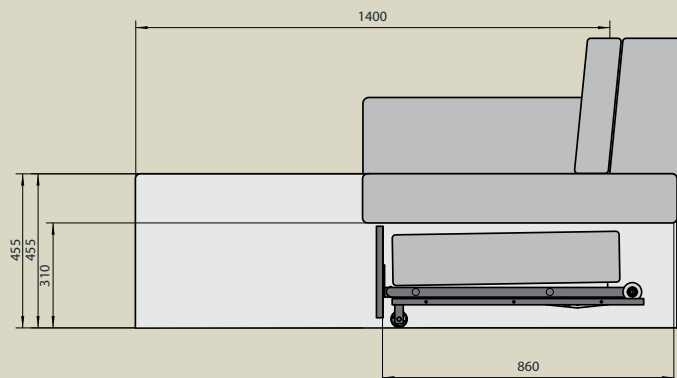

MANEX

Bed size

- Length: depends on upholstery
- Width: depends on upholstery but normally 130 cm

Product characteristics

- Economic sofa-bed action which is pulled from under the seat and then lifted.
- Underbed mattress is supported by the front panel which is bolted onto the action.

Manufactured by
IFA

MANEX

Underbed in bed position

Underbed while stored under the seat

Measurements in mm

10/2016 - We reserve the right to modify our products without prior advice