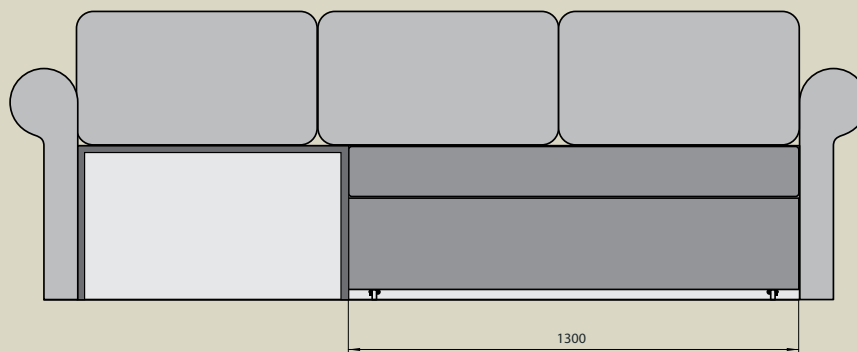

MANEX

Bed size

- Length: depends on upholstery
- Width: depends on upholstery but normally 130 cm

Product characteristics

- Economic sofa-bed action which is pulled from under the seat and then lifted.
- Underbed mattress is supported by the front panel which is bolted onto the action.

Manufactured by
IFA

MANEX

Underbed in bed position

Underbed while stored under the seat

Measurements in mm

10/2016 - We reserve the right to modify our products without prior advice