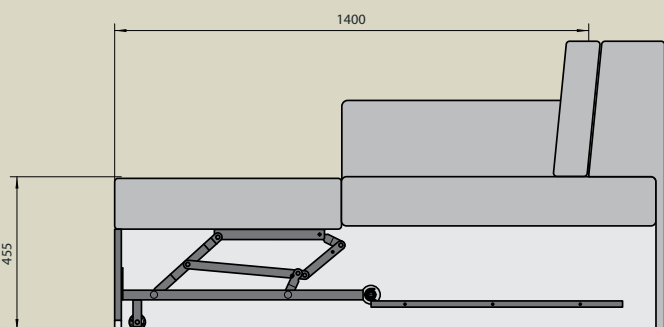

MANEX

Bed size

- Length: depends on upholstery
- Width: depends on upholstery but normally 130 cm

Product characteristics

- Economic sofa-bed action which is pulled from under the seat and then lifted.
- Underbed mattress is supported by the front panel which is bolted onto the action.

Manufactured by
IFA

MANEX

Underbed in bed position

Underbed while stored under the seat

Measurements in mm

10/2016 - We reserve the right to modify our products without prior advice