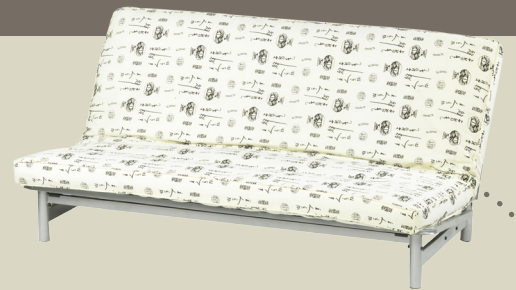

# BQ GU

CLIC-CLAC

SLATS

OCCASIONAL

### Frame size

- Length: 185 cm
- Width: 62 cm per frame

### Product characteristics

- Clic-clac sofa bed action with metal base.
- Supplied in a cardboard box with all components, ready for sales to the end-user, if a mattress is added.
- Can be supplied in various colours upon the customer's request - subject to minimum order quantities.
- Rigid frame made of tube of 30x20 mm with 10 slats of 53x9 mm.
- Slats fixed to frame with flat caps.
- Supplied with Sedac-Meral's 3 position NSM hinge.