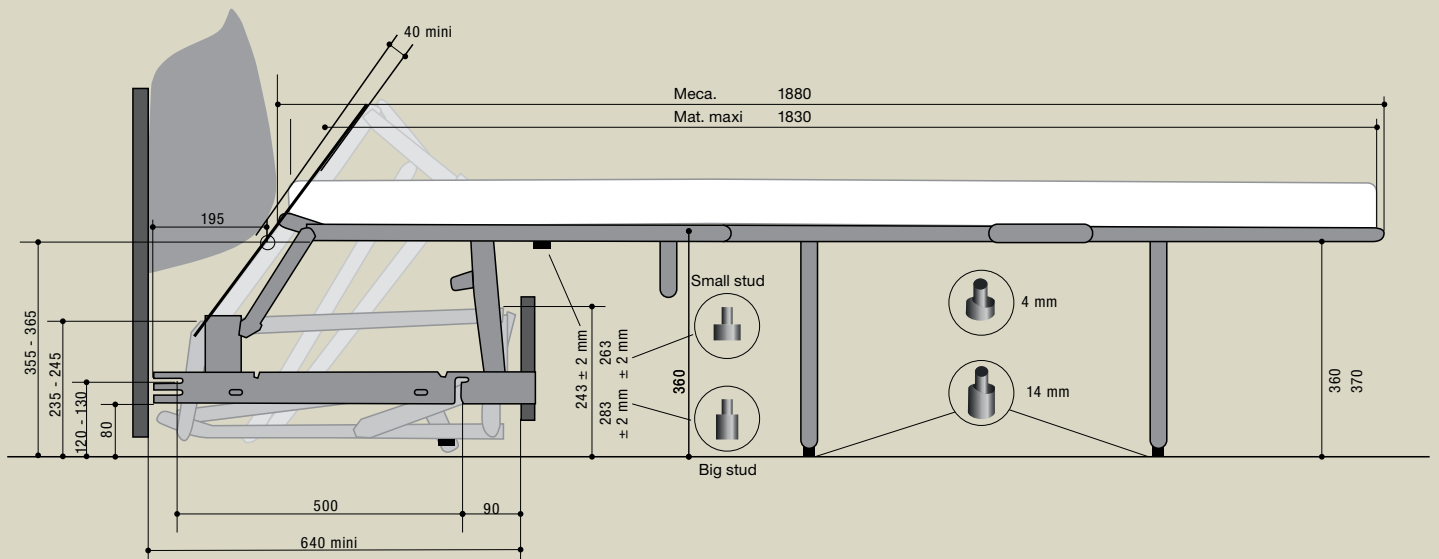

- 3 fold action with 6 cm mattress.
- Can be put in a comfortable sofa with minimal seat height.
- 4 extra slats prevent sagging of the polyprop deck in the shoulder and hip area.
- Mounting of the slats onto the action by means of 4 springs per slat resulting in a softer suspension.

Manufactured by
Meral

MERATOILE M6

Flexible slat mounting with spring attachment.

Plastic legs of 80 mm, supplied as an option. The Meratoile also can be supplied with frame, a set of 2 tubes welded in between the side plates and pair of front panel brackets.

Mechanism	Mattress A	B
80 cm	73 cm	92 cm
90 cm	83 cm	102 cm
100 cm	93 cm	112 cm
120 cm	113 cm	132 cm
140 cm	133 cm	152 cm
150 cm	143 cm	162 cm
160 cm	153 cm	172 cm

Measurements in mm