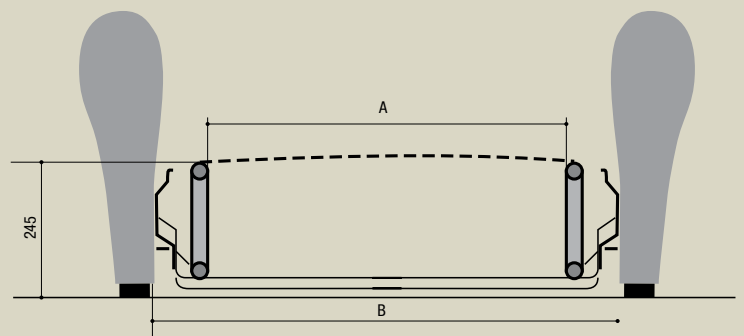

- 3 fold action with 6 cm mattress.
- Can be put in a comfortable sofa with minimal seat height.
- 4 extra slats prevent sagging of the polyprop deck in the shoulder and hip area.
- Mounting of the slats onto the action by means of 4 springs per slat resulting in a softer suspension.

Manufactured by
Meral

MERATOILE M6

Flexible slat mounting with spring attachment.

Plastic legs of 80 mm, supplied as an option. The Meratoile also can be supplied with frame, a set of 2 tubes welded in between the side plates and pair of front panel brackets.

Mechanism	Mattress A	B
80 cm	73 cm	92 cm
90 cm	83 cm	102 cm
100 cm	93 cm	112 cm
120 cm	113 cm	132 cm
140 cm	133 cm	152 cm
150 cm	143 cm	162 cm
160 cm	153 cm	172 cm

Measurements in mm