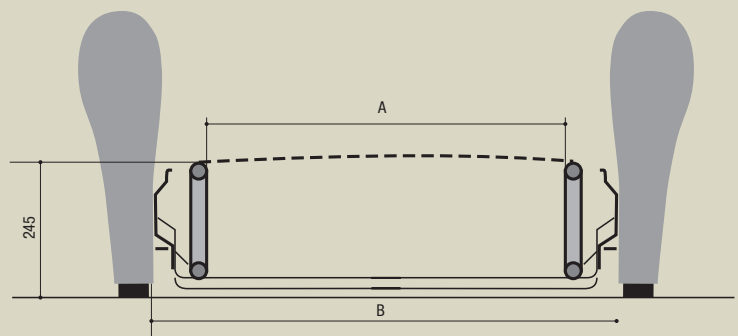

# COSMOLAT M6

Plastic legs of 80mm, supplied as an option. The Cosmolat shown above, has a frame: a set of 2 welded tubes in between the side plates and 2 brackets to fix the front panel.

| Mechanism | Mattress A | B      |
|-----------|------------|--------|
| 80 cm     | 73 cm      | 92 cm  |
| 90 cm     | 83 cm      | 102 cm |
| 100 cm    | 93 cm      | 112 cm |
| 110 cm    | 103 cm     | 120 cm |
| 120 cm    | 113 cm     | 132 cm |
| 130 cm    | 123 cm     | 142 cm |
| 140 cm    | 133 cm     | 152 cm |
| 150 cm    | 143 cm     | 162 cm |