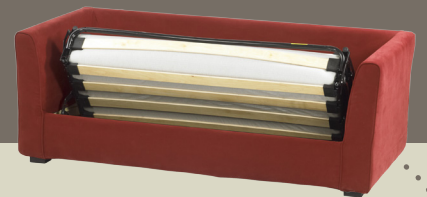

## Mattress size

- Length: 183 cm
- Width: 73/83/93/103/113/123/133/143 cm

## Product characteristics

- 3-fold action for a bed with 6 cm mattress in a compact sofa.
- Upgraded version of the standard M6 3-fold with firmer support thanks to the slats.

# COSMOLAT M6

Plastic legs of 80mm, supplied as an option. The Cosmolat shown above, has a frame: a set of 2 welded tubes in between the side plates and 2 brackets to fix the front panel.

| Mechanism | Mattress A | B      |
|-----------|------------|--------|
| 80 cm     | 73 cm      | 92 cm  |
| 90 cm     | 83 cm      | 102 cm |
| 100 cm    | 93 cm      | 112 cm |
| 110 cm    | 103 cm     | 120 cm |
| 120 cm    | 113 cm     | 132 cm |
| 130 cm    | 123 cm     | 142 cm |
| 140 cm    | 133 cm     | 152 cm |
| 150 cm    | 143 cm     | 162 cm |