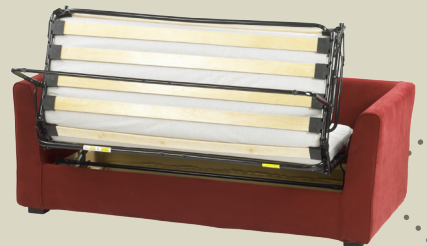

## Mattress size

- Length: 183 cm
- Width: 73/83/93/103/113/123/133/143 cm

## Product characteristics

- 3-fold action for a bed with 6 cm mattress in a compact sofa.
- Upgraded version of the standard M6 3-fold with firmer support thanks to the slats.

# COSMOLAT M6

Plastic legs of 80mm, supplied as an option. The Cosmolat shown above, has a frame: a set of 2 welded tubes in between the side plates and 2 brackets to fix the front panel.

| Mechanism | Mattress A | B      |
|-----------|------------|--------|
| 80 cm     | 73 cm      | 92 cm  |
| 90 cm     | 83 cm      | 102 cm |
| 100 cm    | 93 cm      | 112 cm |
| 110 cm    | 103 cm     | 120 cm |
| 120 cm    | 113 cm     | 132 cm |
| 130 cm    | 123 cm     | 142 cm |
| 140 cm    | 133 cm     | 152 cm |
| 150 cm    | 143 cm     | 162 cm |