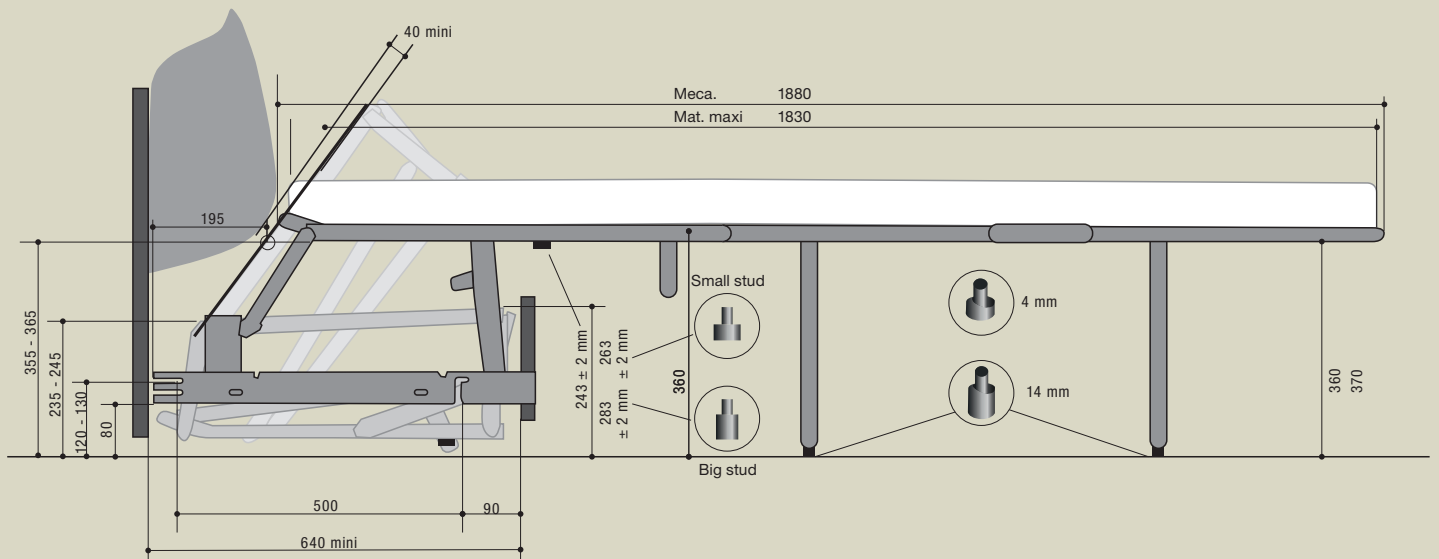

# COSMOLAT M6

Plastic legs of 80mm, supplied as an option. The Cosmolat shown above, has a frame: a set of 2 welded tubes in between the side plates and 2 brackets to fix the front panel.

| Mechanism | Mattress A | B      |
|-----------|------------|--------|
| 80 cm     | 73 cm      | 92 cm  |
| 90 cm     | 83 cm      | 102 cm |
| 100 cm    | 93 cm      | 112 cm |
| 110 cm    | 103 cm     | 120 cm |
| 120 cm    | 113 cm     | 132 cm |
| 130 cm    | 123 cm     | 142 cm |
| 140 cm    | 133 cm     | 152 cm |
| 150 cm    | 143 cm     | 162 cm |

Measurements in mm